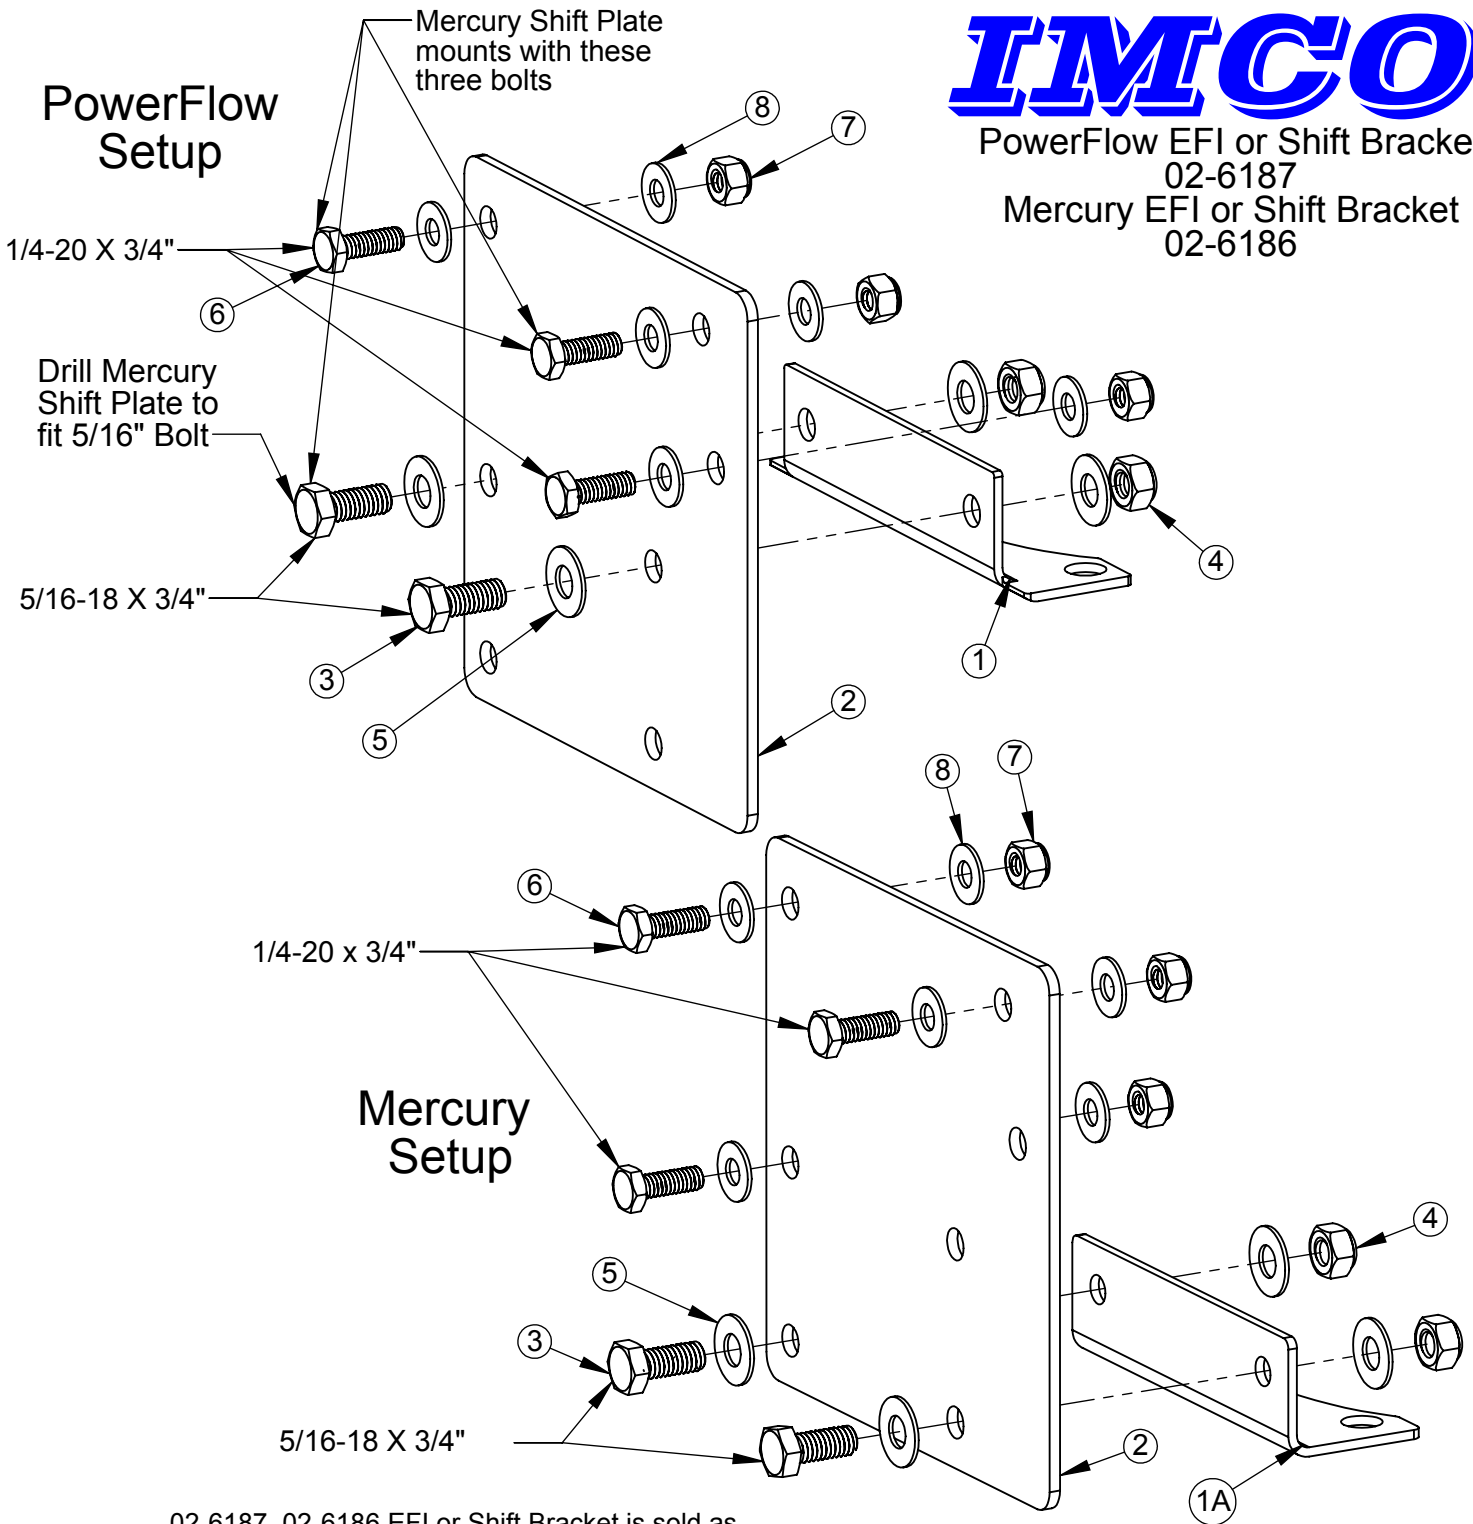

PowerFlow EFI or Shift Bracket  
02-6187  
Mercury EFI or Shift Bracket  
02-6186

02-6187, 02-6186 EFI or Shift Bracket is sold as a kit including all items listed below: bolts, nuts and washers can be purchased separately

		02-6186	02-6187
Item	Description	Qty	Part Number
1	S/S PowerFlow Bracket	1	02-6187
1A	S/S Mercury Bracket	1	02-6186
2	Black Alum Plate	1	02-6189
3	5/16-18 Hex Head Bolt S/S	2	08-010705061
4	5/16-18 Nylock Nut S/S	2	08-080708001
5	5/16" SAE Washer S/S	4	08-120700001
6	1/4-20 Hex Head Bolt S/S	3	08-010604061
7	1/4 -20 Nylock Nut S/S	3	08-080604001
8	1/4" SAE Washer S/S	6	08-120600001