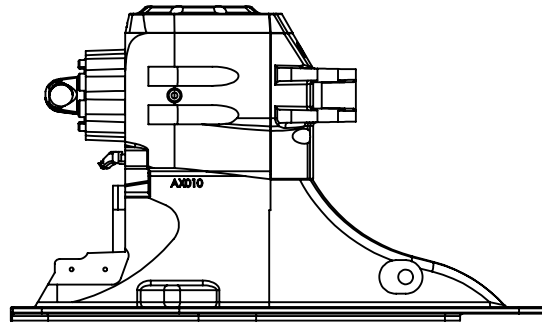

## SCX/SCX4 BREAKDOWN

SCX UPPER

SCX4 UPPER

DUAL DOWNSHAFT  
LOWER  
AVAILABLE SPACERS

.5"  
1"  
1.5"  
2"

SC LOWER MUST  
HAVE 17 SPLINE  
VERTICLE SHAFT  
TO RUN SPACERS

SC LOWER  
AVAILABLE SPACERS

.5"  
1"  
1.5"  
2"