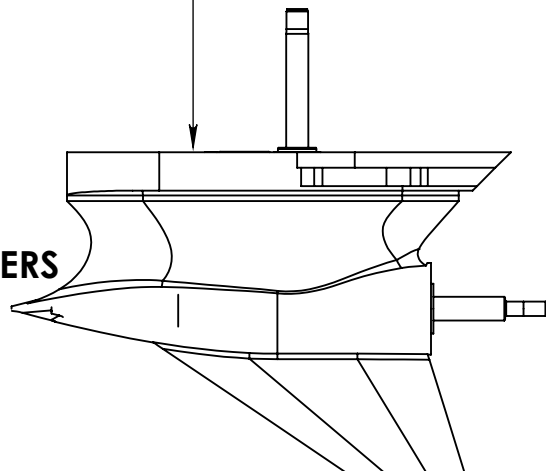

## SCX/SCX4 BREAKDOWN

SCX UPPER

SCX4 UPPER

DUAL DOWNSHAFT  
LOWER  
AVAILABLE SPACERS

.5"  
1"  
1.5"  
2"

SC LOWER MUST  
HAVE 17 SPLINE  
VERTICLE SHAFT  
TO RUN SPACERS

SC LOWER  
AVAILABLE SPACERS

.5"  
1"  
1.5"  
2"

SCX LOWER  
AVAILABLE SPACERS

.5"  
1"  
1.5"  
2"

SCX4  
AVAILABLE SPACERS

.5"  
1"  
1.5"  
2"

SCX4 LOWER