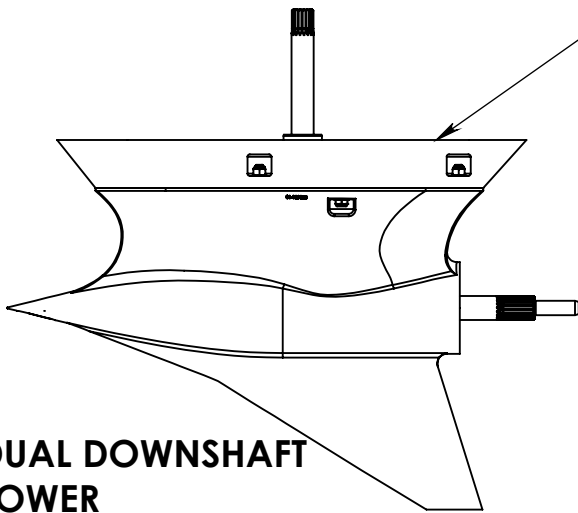

## SCX/SCX4 BREAKDOWN

SCX UPPER

SCX4 UPPER

DUAL DOWNSHAFT  
LOWER  
AVAILABLE SPACERS

.5"  
1"  
1.5"  
2"

SC LOWER MUST  
HAVE 17 SPLINE  
VERTICLE SHAFT  
TO RUN SPACERS

SC LOWER  
AVAILABLE SPACERS

.5"  
1"  
1.5"  
2"