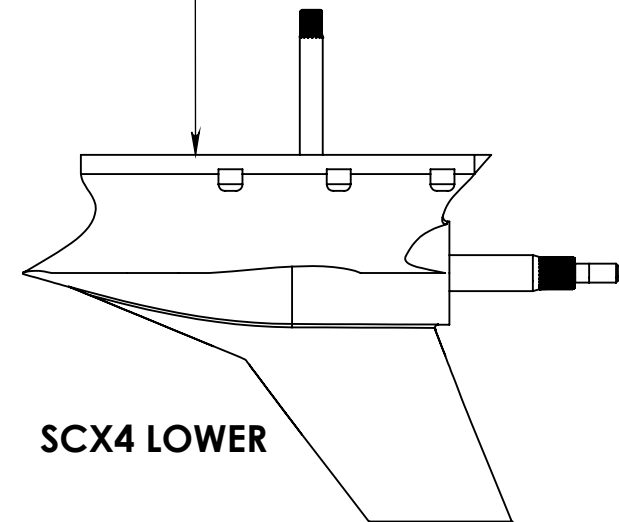

## SCX/SCX4 BREAKDOWN

SCX UPPER

SCX4 UPPER

DUAL DOWNSHAFT  
LOWER  
AVAILABLE SPACERS

.5"  
1"  
1.5"  
2"

SC LOWER MUST  
HAVE 17 SPLINE  
VERTICLE SHAFT  
TO RUN SPACERS

SC LOWER  
AVAILABLE SPACERS

.5"  
1"  
1.5"  
2"

SCX LOWER  
AVAILABLE SPACERS

.5"  
1"  
1.5"  
2"

SCX4  
AVAILABLE SPACERS

.5"  
1"  
1.5"  
2"

SCX4 LOWER