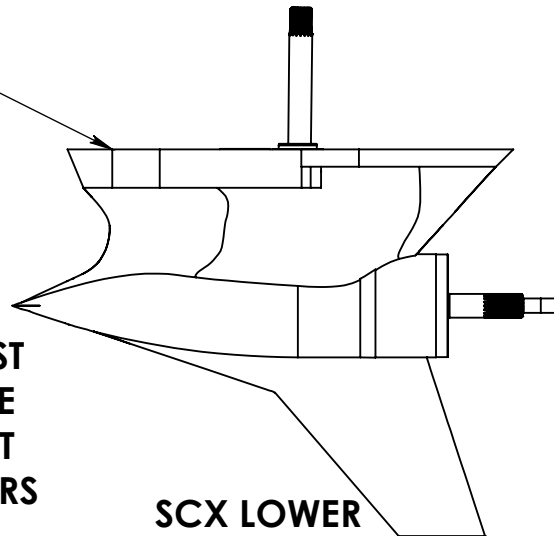

## SCX/SCX4 BREAKDOWN

SCX UPPER

SCX4 UPPER

DUAL DOWNSHAFT  
LOWER  
AVAILABLE SPACERS

.5"  
1"  
1.5"  
2"

SC LOWER MUST  
HAVE 17 SPLINE  
VERTICLE SHAFT  
TO RUN SPACERS

SC LOWER  
AVAILABLE SPACERS

.5"  
1"  
1.5"  
2"

SCX LOWER  
AVAILABLE SPACERS

.5"  
1"  
1.5"  
2"

SCX4  
AVAILABLE SPACERS

.5"  
1"  
1.5"  
2"

SCX4 LOWER