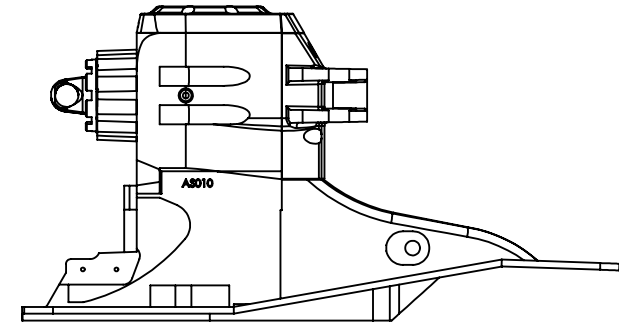

## SCX/SCX4 BREAKDOWN

SCX UPPER

SCX4 UPPER

DUAL DOWNSHAFT  
LOWER  
AVAILABLE SPACERS

.5"  
1"  
1.5"  
2"

SC LOWER MUST  
HAVE 17 SPLINE  
VERTICLE SHAFT  
TO RUN SPACERS

SC LOWER  
AVAILABLE SPACERS

.5"  
1"  
1.5"  
2"