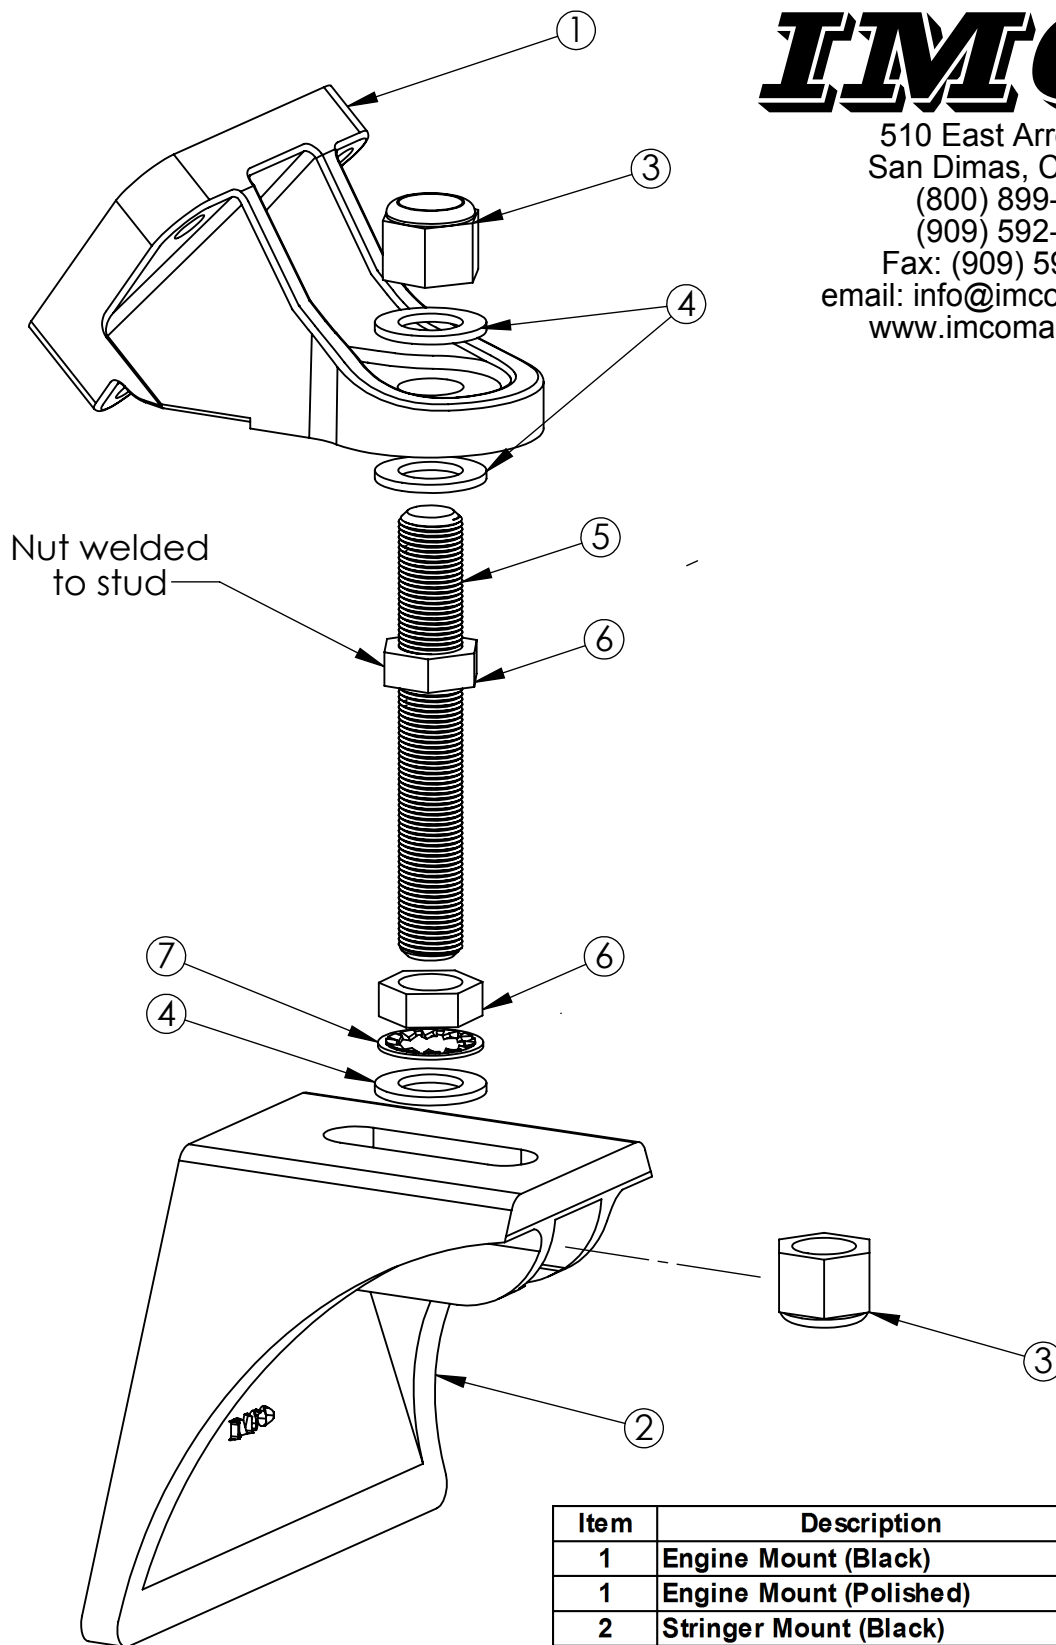

IMCO

510 East Arrow Hwy
San Dimas, CA 91773

(800) 899-8058

(909) 592-6162

Fax: (909) 592 6052

email: info@imcomarine.com

www.imcomarine.com

Item	Description	Qty	Part Number
1	Engine Mount (Black)	1	04-1301
1	Engine Mount (Polished)	1	04-1302
2	Stringer Mount (Black)	1	04-1294
2	Stringer Mount (Polished)	1	04-1296
3	3/4-16 Full Lock Nut	2	08-081306001
4	3/4" Flat Washer	3	08-121300001
5	Engine Mount Stud	1	04-6321
6	3/4-16 Thin Nut	2	08-191306001
7	3/4" Internal Tooth Lock Washer	1	08-111300001