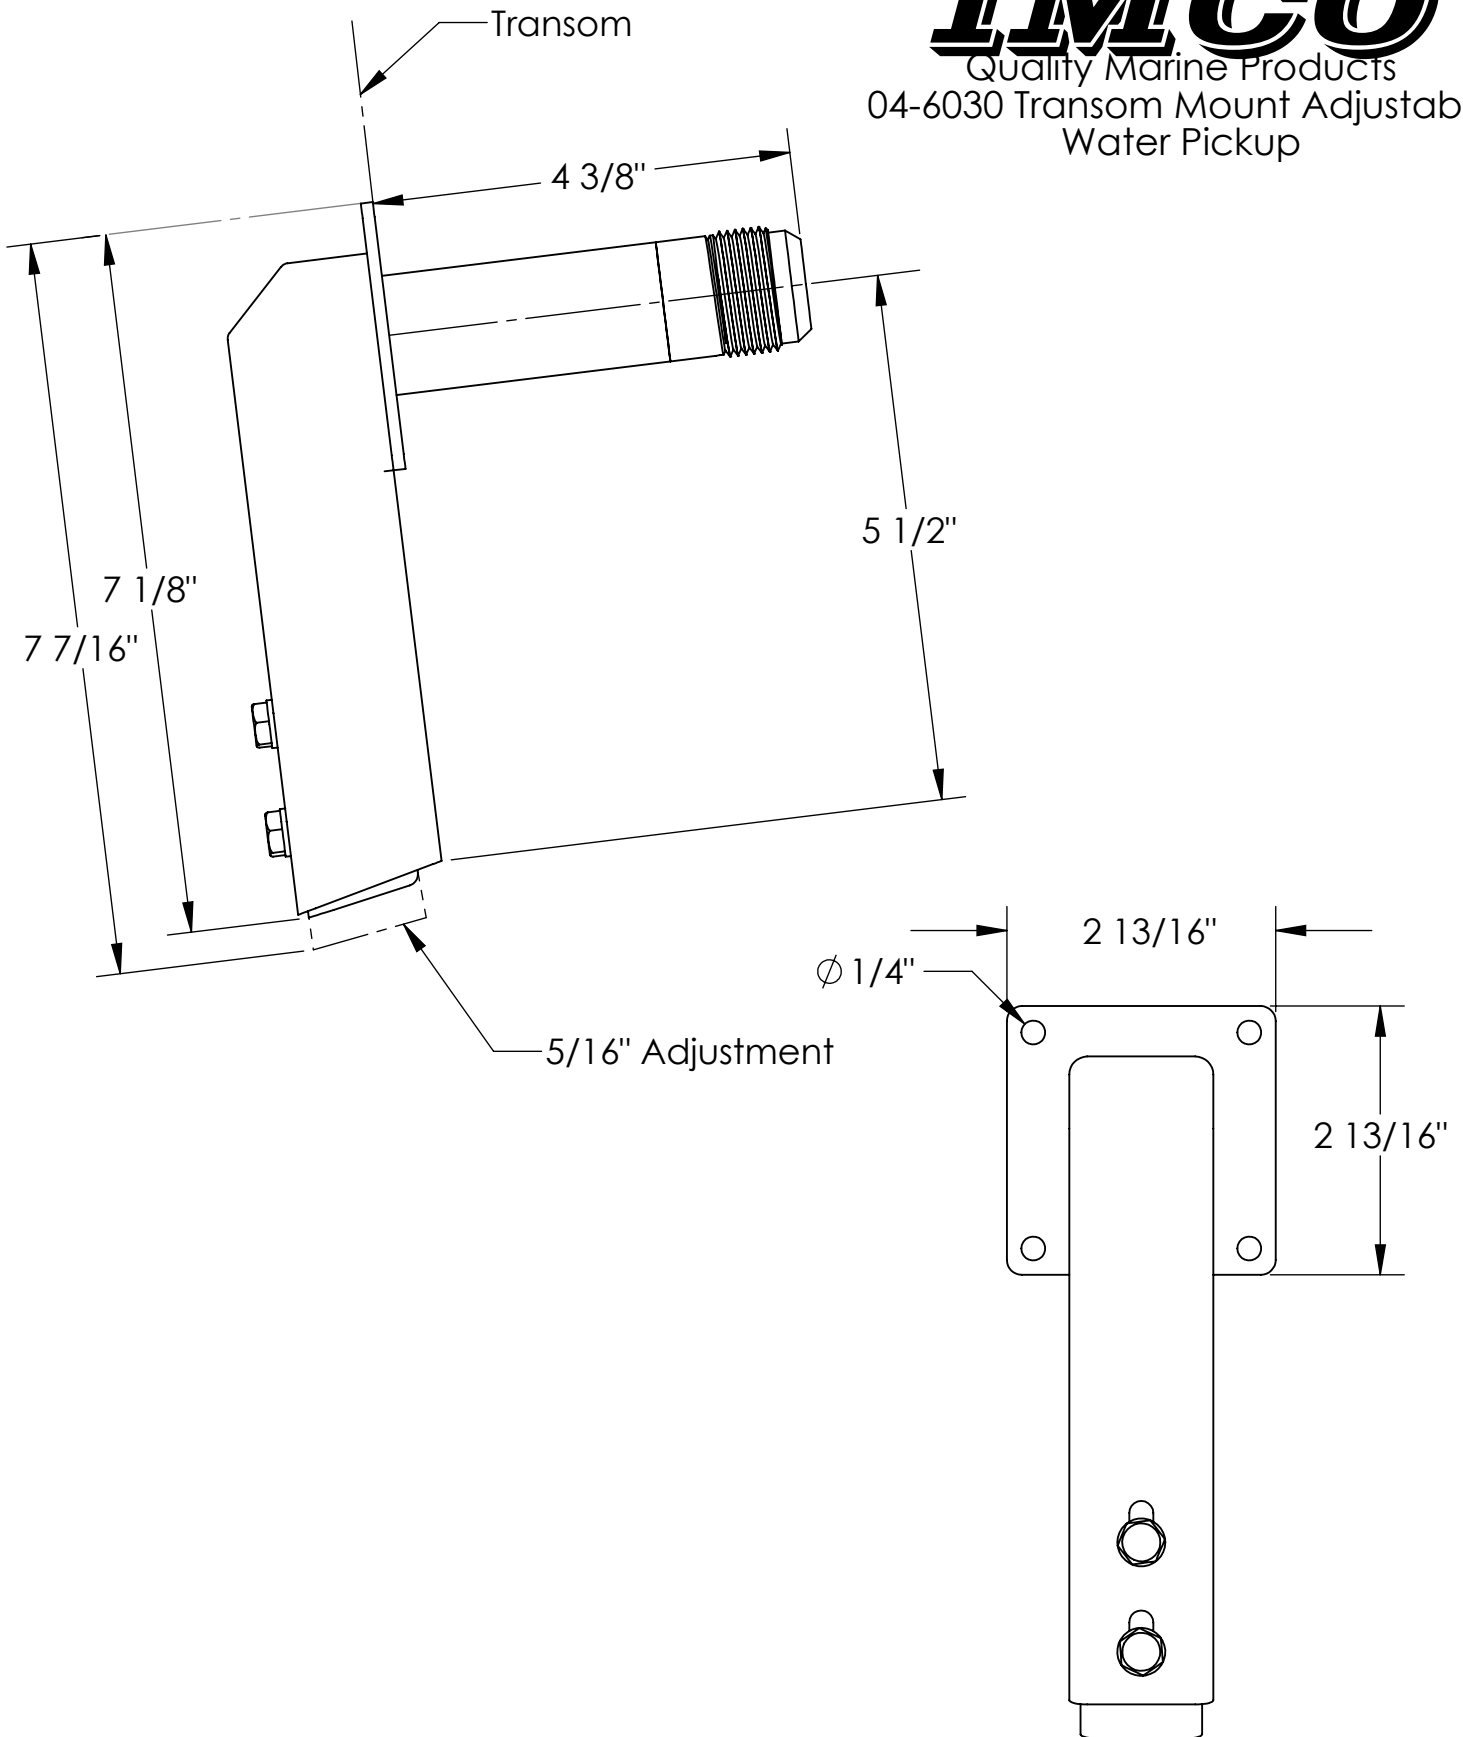

# IMCO

Quality Marine Products

04-6030 Transom Mount Adjustable  
Water Pickup