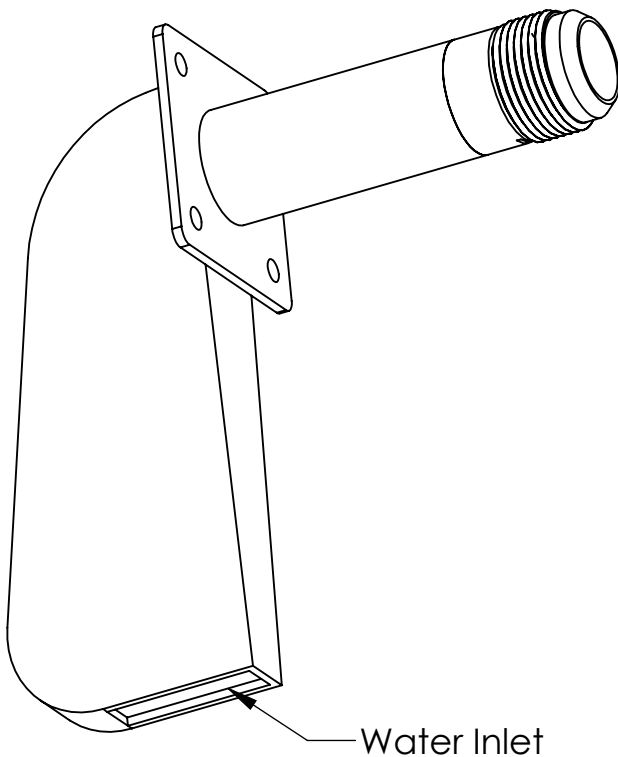

# **IMCO**

Quality Marine Products  
04-6010 Transom Mount  
Water Pickup