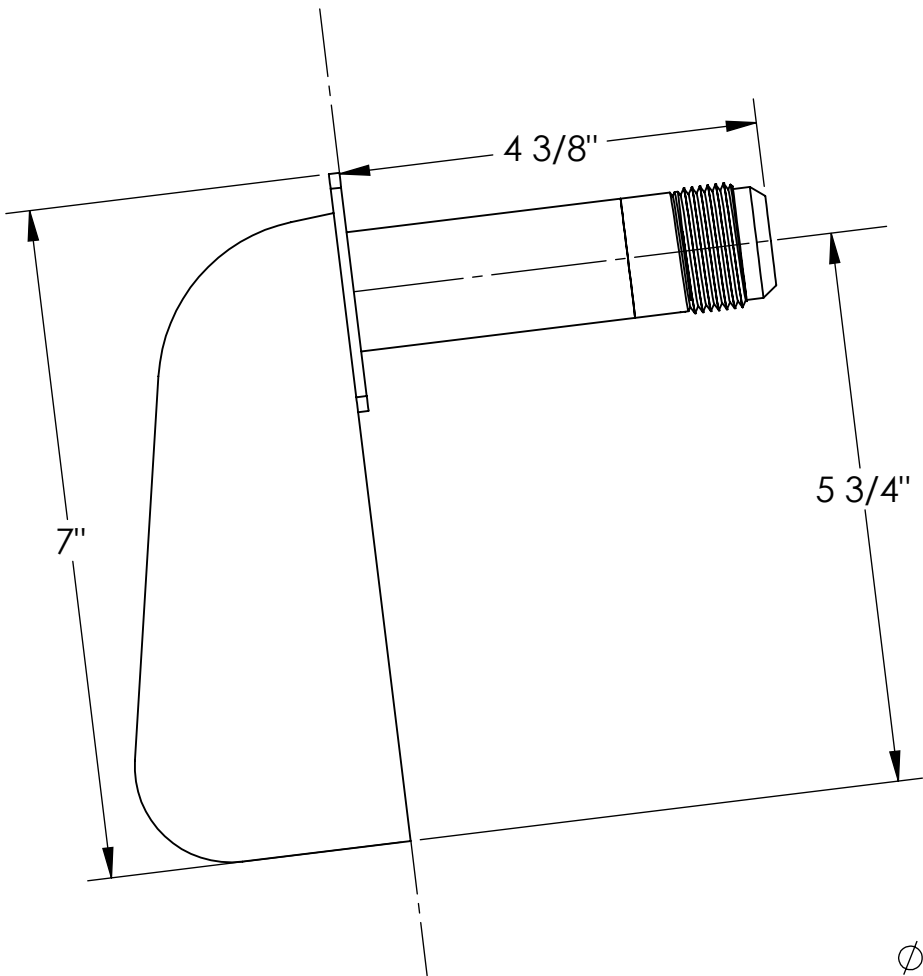

# **IMCO**

Quality Marine Products  
04-6010 Transom Mount  
Water Pickup