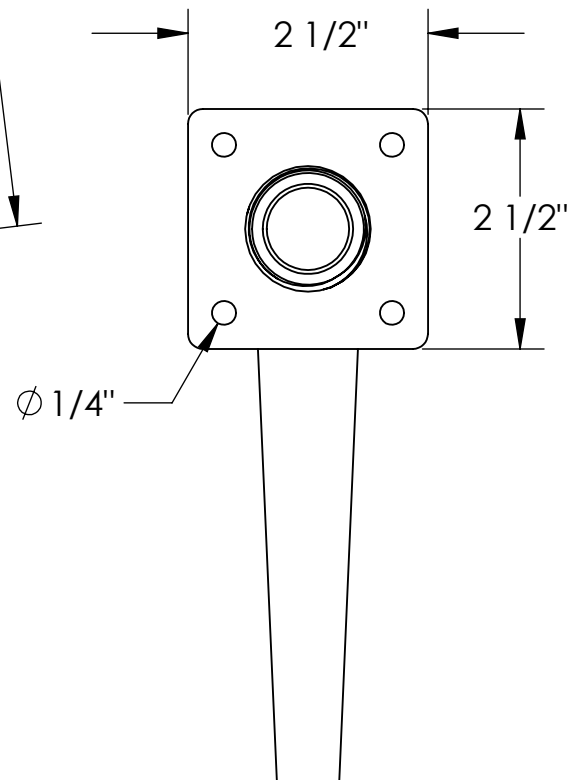

# **IMCO**

Quality Marine Products  
04-6010 Transom Mount  
Water Pickup