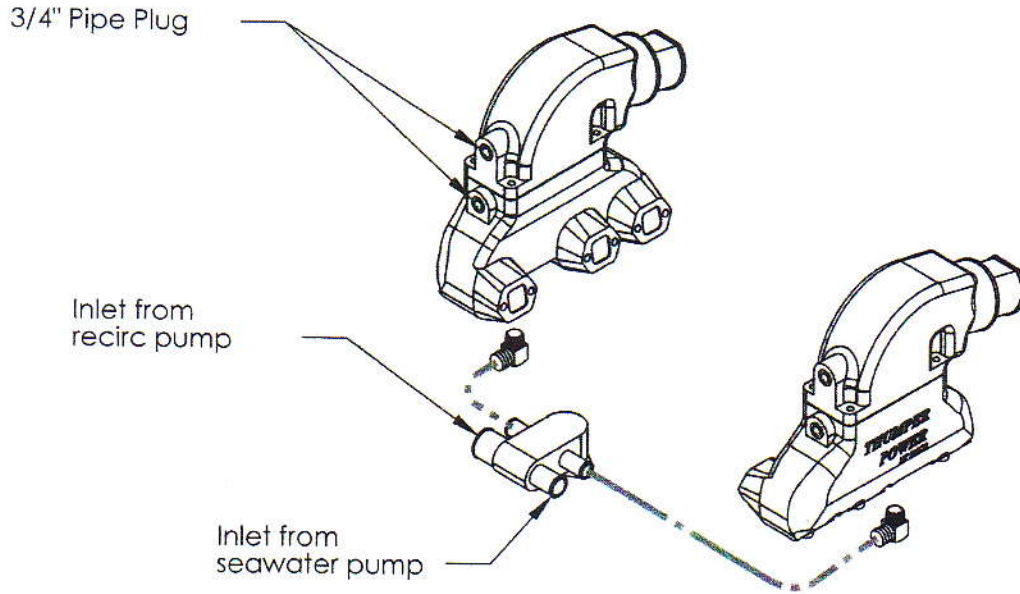

Water flow diagram for Thumper Power V-6 manifold (new style thermostat housing)

Water flow diagram for Thumper Power V-6 manifold (old style thermostat housing)