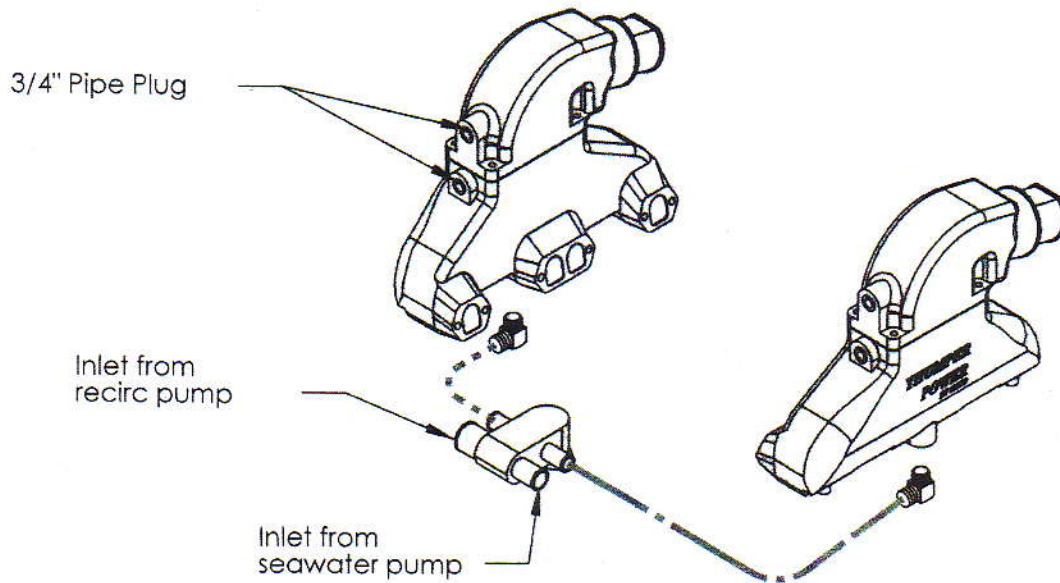

Water flow diagram for Thumper Power small block manifold (new style thermostat housing)

Water flow diagram for Thumper Power small block manifold (old style thermostat housing)